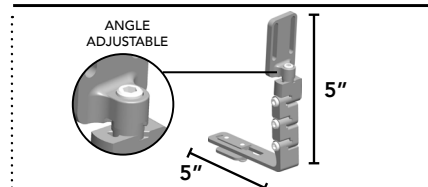

3.2 LATERAL THIGH SUPPORT HARDWARE

HCPCS Code: E0956 (OPTIONAL)

NOTE: Lateral thigh support hardware will allow for width adjustability. Hardware in Section A comes standard with 2 links. Each extra link in Section B allows for 1" of adjustability.

A.

REMOVABLE
MSRP \$240.00/ea

- OR -

FIXED
MSRP \$100.00/ea

B.

ADDITIONAL LINK
MSRP \$35.00/extra link

LEFT (HGL-QR)	RIGHT (HGR-QR)
(1) EXTRA L	(1) EXTRA R
(2) EXTRA L	(2) EXTRA R

LEFT (HGL-RS)	RIGHT (HGR-RS)
(1) EXTRA L	(1) EXTRA R
(2) EXTRA L	(2) EXTRA R