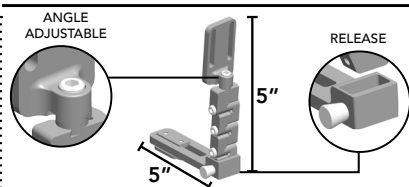

A.

REMOVABLE
MSRP \$240.00/ea

- OR -

FIXED
MSRP \$100.00/ea

B.

ADDITIONAL LINK
MSRP \$35.00/extra link

LEFT (HGL-QR)	RIGHT (HGR-QR)
(1) EXTRA L	(1) EXTRA R
(2) EXTRA L	(2) EXTRA R

LEFT (HGL-RS)	RIGHT (HGR-RS)
(1) EXTRA L	(1) EXTRA R
(2) EXTRA L	(2) EXTRA R