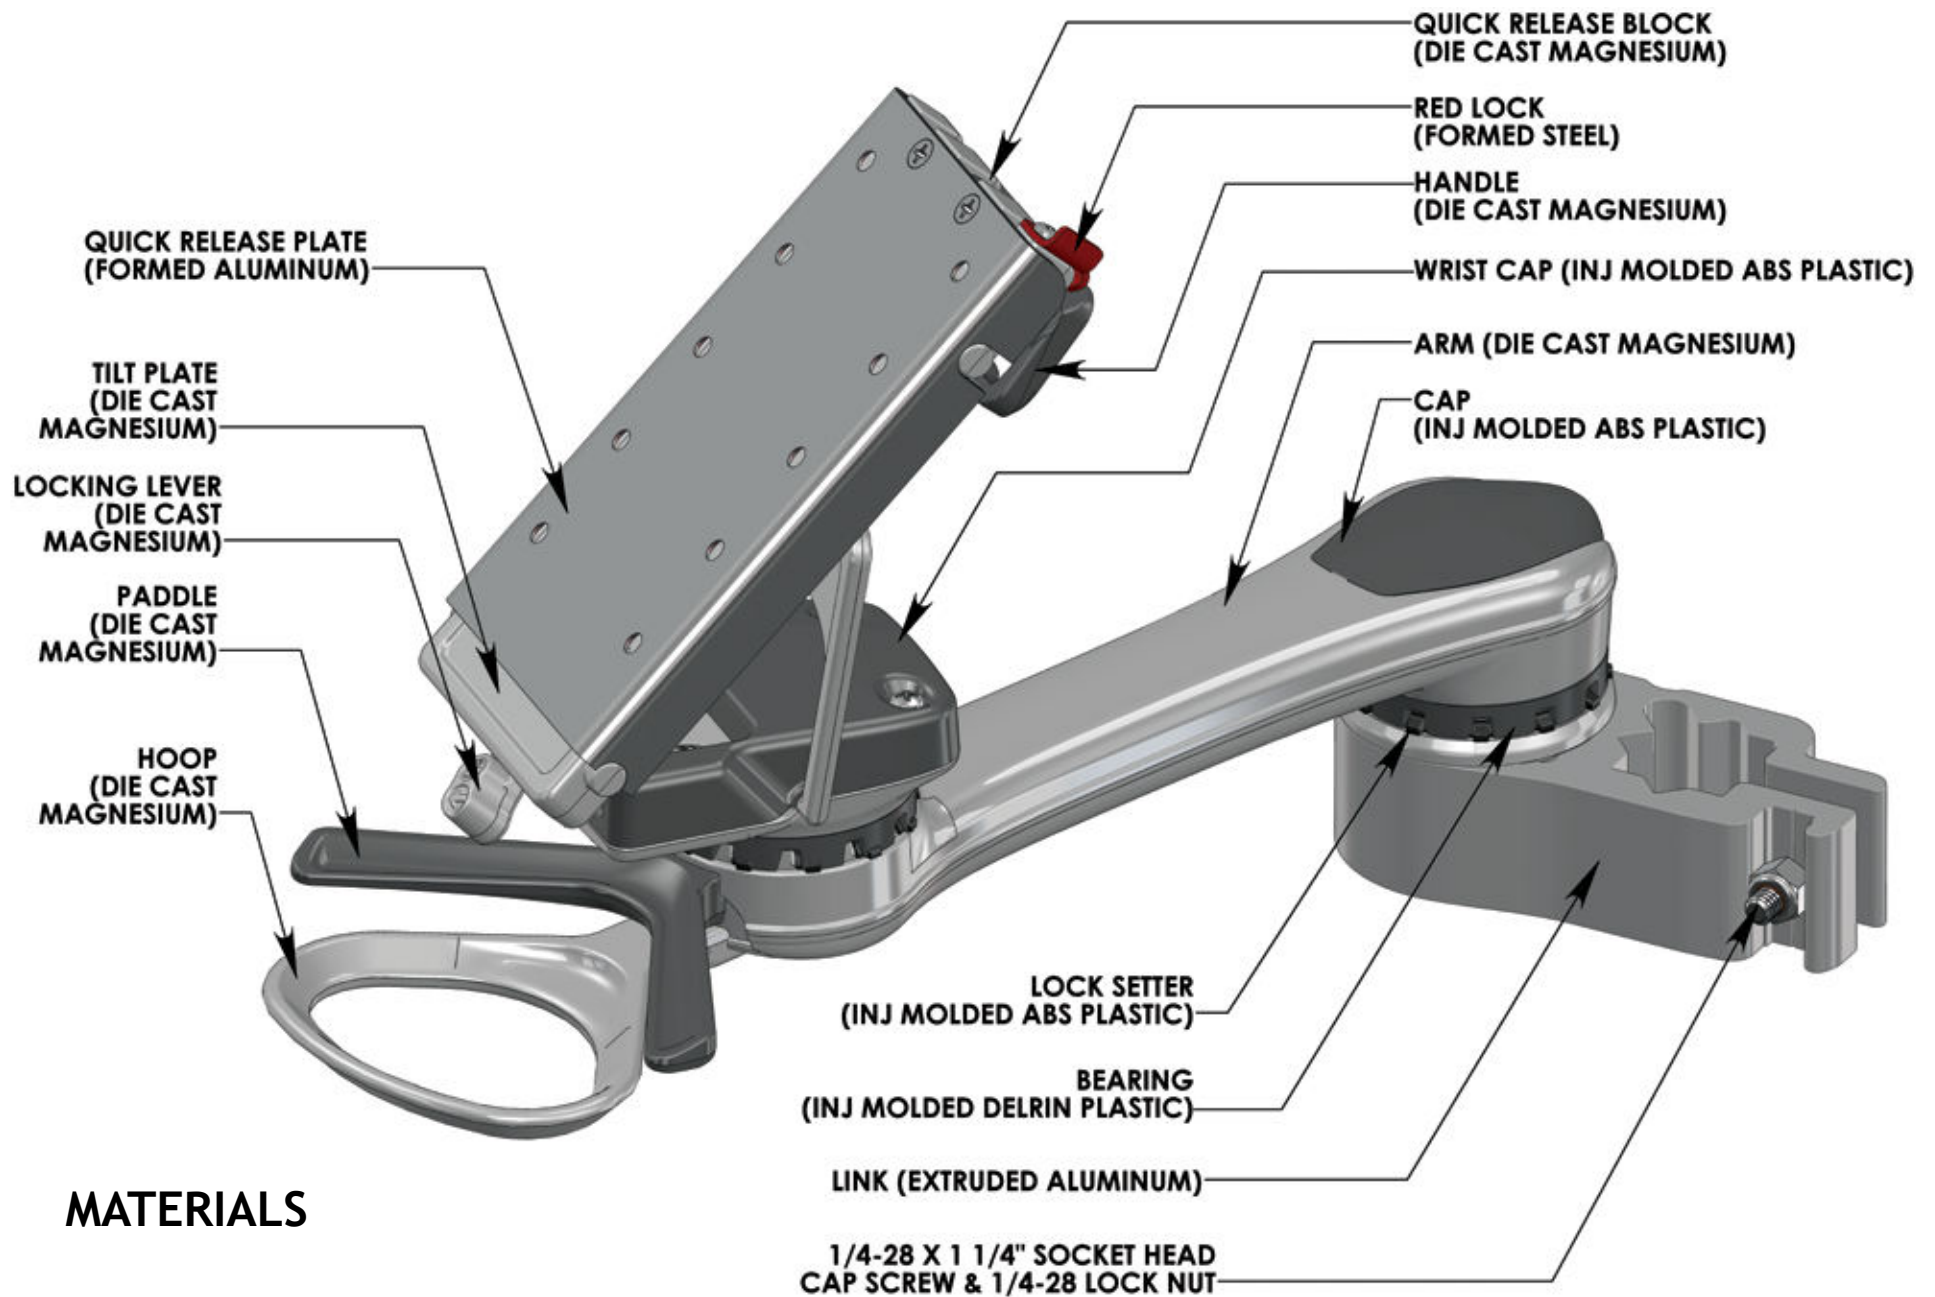

Mount'n Mover™
by BlueSky Designs

Product: M1-TQ-H, Single Arm
Weight: 3 pounds 3 oz. (1.46 kg)

MATERIALS

Mount'n Mover™
by BlueSky Designs

Product: M1-TQ-H, Single Arm
Weight: 3 pounds 3 oz. (1.46 kg)